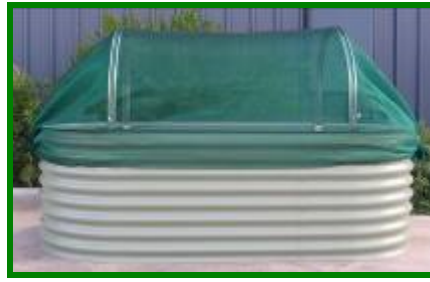

The Veggie Garden

Postal: PO Box 288, Gordon VIC 3345
Phone: (03) 5368 9318 Mobile: 0429 933 875
Email: info@theveggiegarden.com.au
Website: www.theveggiegarden.com.au